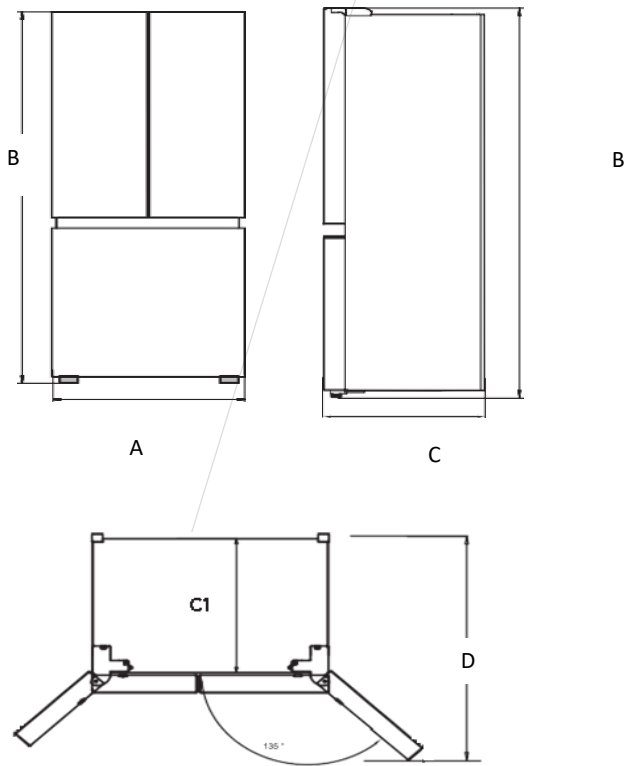

ARBM184FSE3
**18.4 CU. FT.
FRENCH DOOR
REFRIGERATOR**

AVIVA

CONTROLS AND FUNCTIONS

Configuration	French door
Freezer Type	Freezer drawer
Temperature Management Control	Electronic soft touch control
Interior Lighting	LED lights
Refrigerator storage	2 crispers, 6 large door bins (3 on each door)
Shelves	2 glass height-adjustable
Freezer storage	2 large storage bin (1 white +1 clear)

SPECIFICATIONS AND DIMENSIONS

Dimensions	29 1/2" (W) x 31" (D) x 66 3/4" (H)
Total Capacity	18.4 cu. ft. (Fridge 12.8 + Freezer 5.6)
Door Design	Flat door
Handle Type	Recessed handle
Counter-Depth	No
Cabinet color	Grey
Finish Color	Stainless steel
Gas type	R600A
Energy Consumption	ENERGY STAR
Electrical requirements	120V / 60Hz / 15A
Warranty	2-years labor and replacement parts. Additional 3-years warranty, for a total of 5-years on the sealed system components only
UPC Code	628173081123

ARBM184FSE3
18.4 CU. FT.
FRENCH DOOR
REFRIGERATOR

AVIVA

DIMENSIONS

Reference	Unit dimension	
A	Width (in.)	29 ½"
B	Total height	66 ¾"
C	Depth (in.)	31"
C1	Depth (in.) cabinet	27 ¾"
D	Depth (in.) with door open to 135 degree	41"