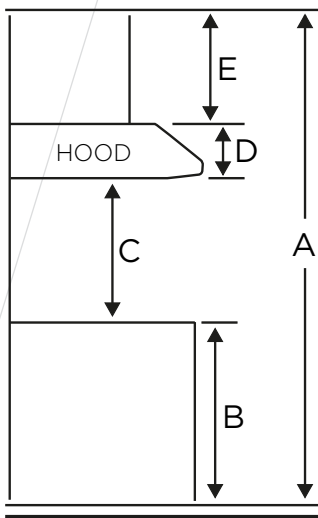

**SPECIFICATIONS
AND DIMENSIONS**

Dimensions	22" (W) x 11 1/4" (D) x 6 7/8" (H)
Stainless steel grade	201
Electrical requirements	120V / 60Hz / 1.3A
Warranty	1-year parts and labour
UPC code	628173080447

AVP222PSB
22" POWER PACK HOOD

AVIVA

DIMENSIONS

DUCT TRANSITION

6" & 8" round top

INSTALLATION

A	Floor to ceiling height	VARIABLE
B	Floor to counter top height (standard)	36"
C	Recommended height between cooking surface and bottom of the hood	28" to 30"
D	Hood height	6 7/8"
E	Chimney height (standard)	13" to 31 7/8"