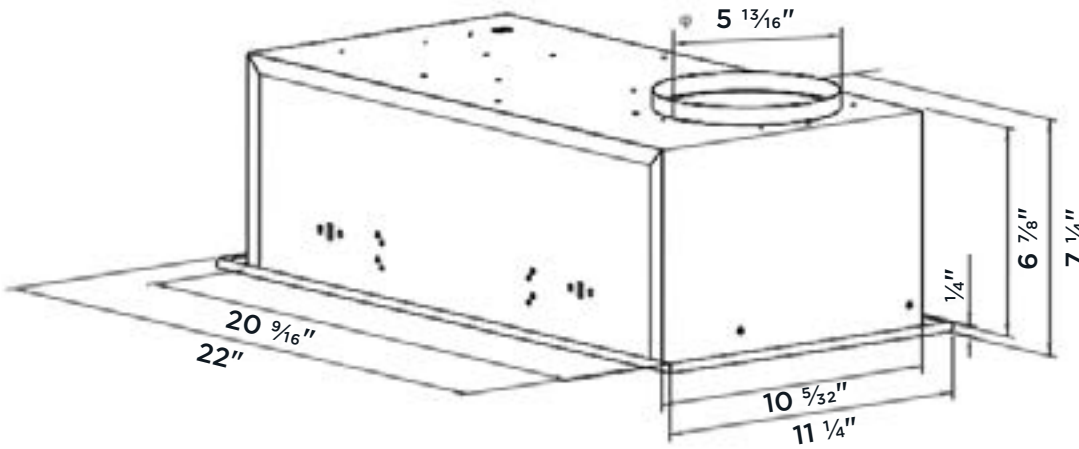

AVP222PSB
22" POWER PACK HOOD

AVIVA

**CONTROLS
AND FUNCTIONS**

Control	Mechanical push buttons
Lighting	2 bulbs, 2W LED
Power and speed	200 CFM, 3-speeds
Sound level	1- 6.5 sones
Filter Type	Micro hole filters
Duct transition	6" round top

**SPECIFICATIONS
AND DIMENSIONS**

Dimensions	22" (W) x 11 1/4" (D) x 6 7/8" (H)
Stainless steel grade	201
Electrical requirements	120V / 60Hz / 1.3A
Warranty	1-year parts and labour
UPC code	628173080447

AVP222PSB
22" POWER PACK HOOD

AVIVA

DIMENSIONS

DUCT TRANSITION

6" & 8" round top

INSTALLATION

A	Floor to ceiling height	VARIABLE
B	Floor to counter top height (standard)	36"
C	Recommended height between cooking surface and bottom of the hood	28" to 30"
D	Hood height	6 7/8"
E	Chimney height (standard)	13" to 31 7/8"