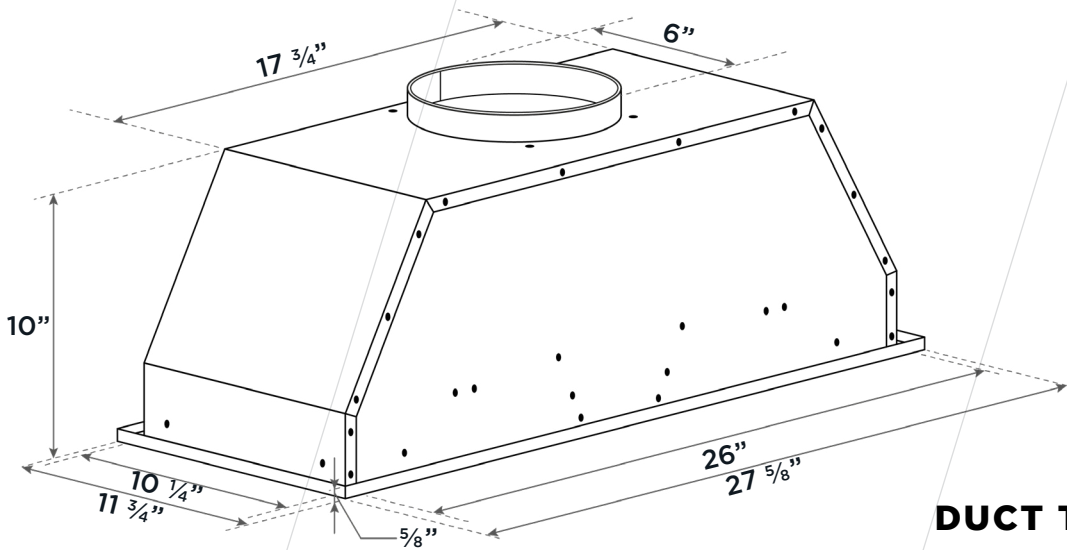

AVP283SB
28" POWER PACK HOOD

AVIVA

**CONTROLS
AND FUNCTIONS**

Control	Mechanical push buttons
Lighting	2 bulbs, 2W LED
Power and speed	290 CFM, 3-speeds
Sound level	1-7 sones
Filter Type	Micro holes
Duct transition	6" round top

**SPECIFICATIONS
AND DIMENSIONS**

Dimensions	27 5/8" (W) x 11 5/8" (D) x 11 3/4" (H)
Stainless steel grade	430
Electrical requirements	120V / 60Hz / 2A
Warranty	1-year parts and labour
UPC code	628173080430

AVP283SB
28" POWER PACK HOOD

AVIVA

DIMENSIONS

DUCT TRANSITION

6" round top

INSTALLATION

A	Floor to ceiling height	VARIABLE
B	Floor to counter top height (standard)	36"
C	Recommended height between cooking surface and bottom of the hood	28" to 30"
D	Hood height	10 3/8"
E	Cabinet height	13" to 31 7/8"