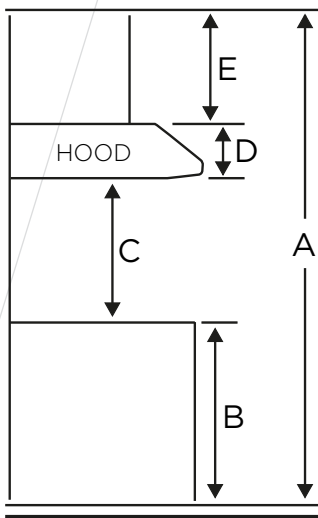

**SPECIFICATIONS
AND DIMENSIONS**

Dimensions	27 5/8" (W) x 11 5/8" (D) x 11 3/4" (H)
Stainless steel grade	430
Electrical requirements	120V / 60Hz / 2A
Warranty	1-year parts and labour
UPC code	628173080430

AVP283SB
28" POWER PACK HOOD

AVIVA

DIMENSIONS

DUCT TRANSITION

6" round top

INSTALLATION

A	Floor to ceiling height	VARIABLE
B	Floor to counter top height (standard)	36"
C	Recommended height between cooking surface and bottom of the hood	28" to 30"
D	Hood height	10 3/8"
E	Cabinet height	13" to 31 7/8"