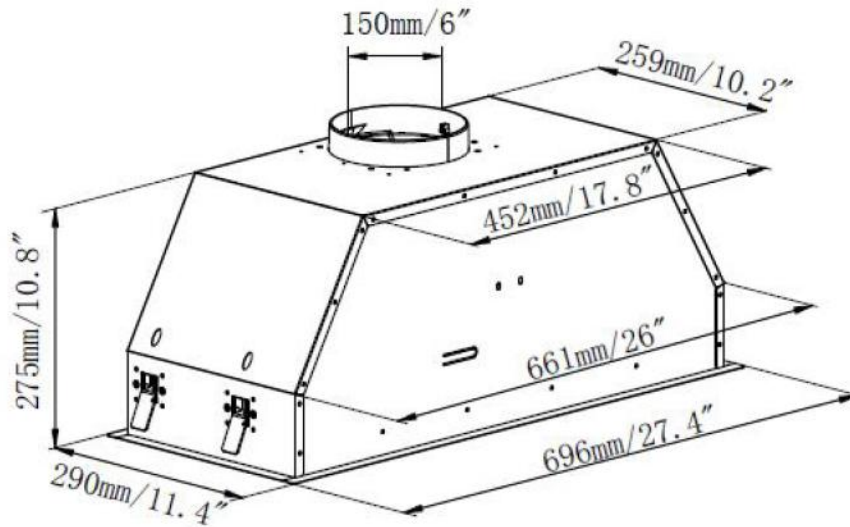

AVPP276S
**27" PERIMETER
POWER PACK HOOD**

AVIVA

CONTROLS AND FUNCTIONS

Controls	Electronic push buttons
Lighting	2 x 1.5W rectangular LED bulbs - 2 levels, warm white
Power and speed	600 CFM, 3-speed
Filter type	1 aluminum mesh filter with outer stainless steel peripheral plate
Duct transition	6" round top

SPECIFICATIONS AND DIMENSIONS

Dimensions	27 ³ / ₈ " (W) x 11 ⁷ / ₁₆ " (D) x 10 ⁷ / ₈ "(H)
Flush fit installation	Yes
Stainless steel grade	430
Electrical requirements	120V / 60Hz / 3.7A 3-prong plug included
Warranty	2-years parts and labor
UPC Code	628173081567

AVPP276S 27" PERIMETER POWER PACK HOOD

AVIVA

DIMENSIONS

INSTALLATION

65-76cm /
25.6"-30"

NOTE: The hood should be installed at a distance of 65cm (25.6") minimum to 76cm (30") maximum from the cooking surface.

CABINET CUT-OUT

NOTE: Drill a hole in the cabinet measuring 676 x 265mm (26.6" x 10.4"). Make sure the distance between the edge of the hole and the front and rear edges of the cabinet is at least 35mm (1.4") to center the hood in the cabinet. The thickness of the cabinet should be limited to 15-25mm (0.6"-0.98") for best results.