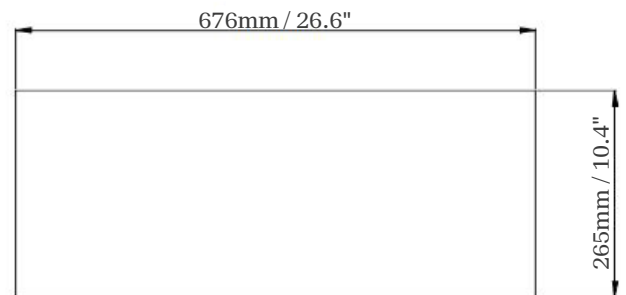

SPECIFICATIONS AND DIMENSIONS

Dimensions	27 ³ / ₈ " (W) x 11 ⁷ / ₁₆ " (D) x 10 ⁷ / ₈ "(H)
Flush fit installation	Yes
Stainless steel grade	430
Electrical requirements	120V / 60Hz / 3.7A 3-prong plug included
Warranty	2-years parts and labor
UPC Code	628173081567

AVPP276S 27" PERIMETER POWER PACK HOOD

AVIVA

DIMENSIONS

INSTALLATION

65-76cm /
25.6"-30"

NOTE: The hood should be installed at a distance of 65cm (25.6") minimum to 76cm (30") maximum from the cooking surface.

CABINET CUT-OUT

NOTE: Drill a hole in the cabinet measuring 676 x 265mm (26.6" x 10.4"). Make sure the distance between the edge of the hole and the front and rear edges of the cabinet is at least 35mm (1.4") to center the hood in the cabinet. The thickness of the cabinet should be limited to 15-25mm (0.6"-0.98") for best results.