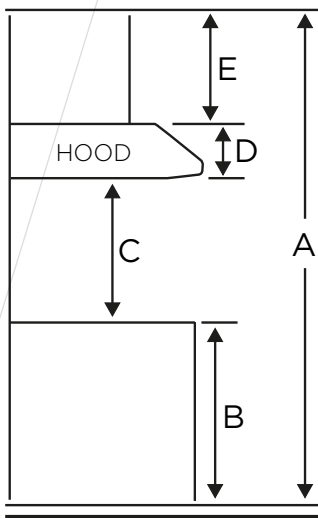

SPECIFICATIONS AND DIMENSIONS

Dimensions	23 5/8" (W) x 11" (D) x 10 3/5" (H)
Open dimensions	23 5/8" (W) x 17 3/4" (D) x 10 3/5" (H)
Front strip	Stainless steel fascia panel*
Body	Silver-painted
Electrical requirements	120V / 60Hz / 2A
Warranty	1-year parts and labour
UPC code	628173080454

*The front strip can be replaced with material that matches the kitchen cabinetry.

AVS243SB
24" SLIDE-OUT

AVIVA

DIMENSIONS

FASCIA DIMENSIONS

INSTALLATION

DUCT TRANSITION

6" round top

A	Floor to ceiling height	VARIABLE
B	Floor to counter top height (standard)	36"
C	Recommended height between cooking surface and bottom of the hood	28" to 30"
D	Hood height	10 3/8"
E	Cabinet Height	13" to 31 7/8"