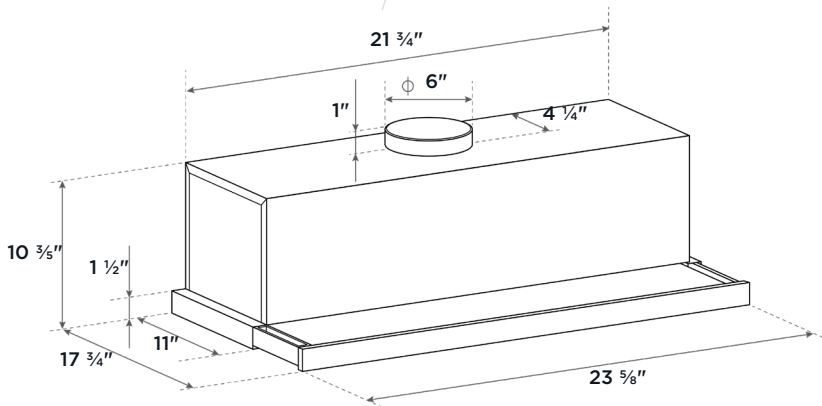

SPECIFICATIONS AND DIMENSIONS

Dimensions	23 5/8" (W) x 11" (D) x 10 3/5" (H)
Open dimensions	23 5/8" (W) x 17 3/4" (D) x 10 3/5" (H)
Front strip	Stainless steel fascia panel*
Body	Silver-painted
Electrical requirements	120V / 60Hz / 2A
Warranty	1-year parts and labour
UPC code	628173080454

*The front strip can be replaced with material that matches the kitchen cabinetry.

AVS243SB
24" SLIDE-OUT

AVIVA

DIMENSIONS

FASCIA DIMENSIONS

INSTALLATION

DUCT TRANSITION

6" round top