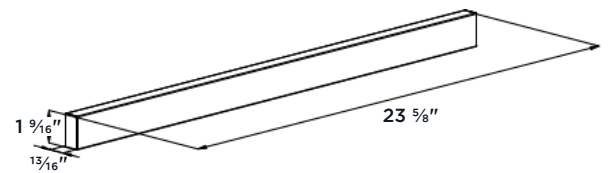

SPECIFICATIONS AND DIMENSIONS

Dimensions	23 5/8" (W) x 11" (D) x 10 3/5" (H)
Open dimensions	23 5/8" (W) x 17 3/4" (D) x 10 3/5" (H)
Front strip	Stainless steel fascia panel*
Body	Silver-painted
Electrical requirements	120V / 60Hz / 2A
Warranty	1-year parts and labour
UPC code	628173080454

*The front strip can be replaced with material that matches the kitchen cabinetry.

AVS243SB
24" SLIDE-OUT

AVIVA

DIMENSIONS

FASCIA DIMENSIONS

INSTALLATION

DUCT TRANSITION

6" round top