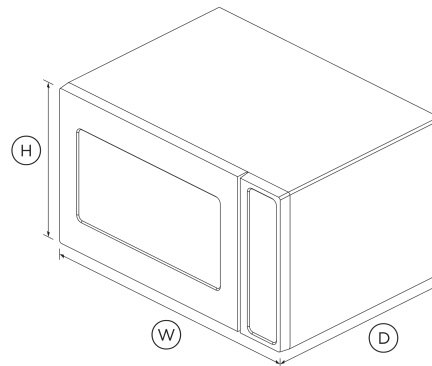

- 1.5 cu ft total capacity
- 12 cooking modes including Defrost, Popcorn and Reheat
- Use the 30" Microwave trim kit to integrate this microwave with your cabinetry
- Part of our suite of companion products, designed to match aesthetically for flexible configurations

DIMENSIONS

Height	14 7/8 "
Width	24 5/8 "
Depth	19 "

SPECIFICATIONS

Accessories (sold separately)

Matching Trim Kit	CMOTTK-30-SS
-------------------	--------------

Functions

Defrost	•
Popcorn	•

Power Requirements

Supply voltage	120 V
----------------	-------

Product Dimensions

Depth	19 "
Height	14 7/8 "
Width	24 5/8 "

SKU	71637
-----	-------

The product dimensions and specifications in this page apply to the specific product and model. Under our policy of continuous improvement, these dimensions and specifications may change at any time. You should therefore check with Fisher & Paykel's Customer Care Centre to ensure this page correctly describes the model currently available. © Fisher & Paykel Appliances Ltd 2020