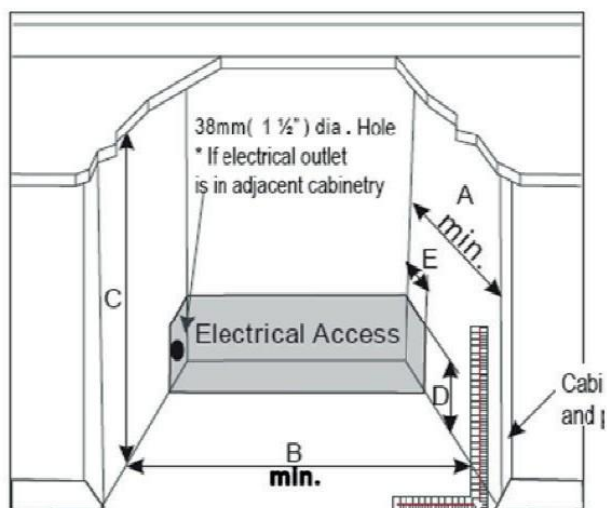

SPECIFICATIONS AND DIMENSIONS

Dimensions	23 1/2" (W) x 21 1/8" (D) x 34" (H)
Capacity	46 bottles
Color cabinet	Black
Door finish	Stainless steel door
Glass door	UV tinted with Low-E Argon gas
Kick Plate	Black
Handle	Tubular pro handle
Installation	Built-in or freestanding
Warranty	2 years parts and labor 5 years sealed system (parts only)
UPC Code	628173080379

CWC46DS2 24" DUAL ZONE WINE CELLAR

AVIVA

DIMENSIONS

Product dimension		Inches
A	Product height	34"
B	Product width	23 1/2"
C	Product depth (Excluding door)	21 11/16"
D	Product depth (Including door without handle)	23 3/4"
E	Product Depth (Including door and handle)	25 1/2"
Cabinet opening		
F	Width - Door flush installation	24"
Minimum Clearance		
G	Side clearance - Flush with door - Full door rotation	1/4"
H	Rear clearance	1"

INSTALLATION

Flush fit installation

A	610mm (min.24")
B	610mm (24")
C	883mm (34 3/4")
D	152mm (6")
E	51mm (2") 25 mm (1") if electrical outlet is in adjacent cabinetry