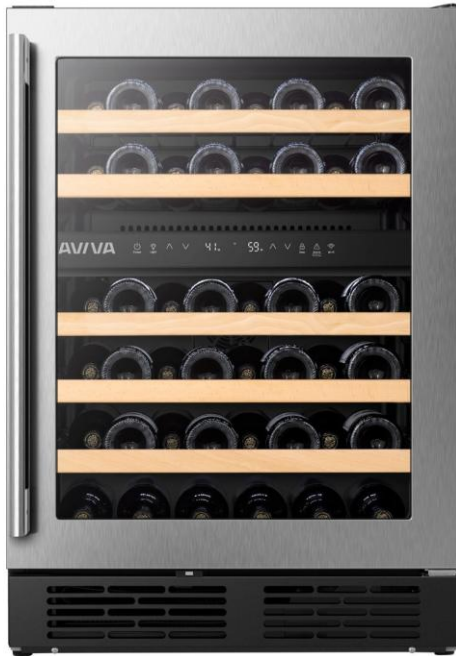

CWC46DS2 24" DUAL ZONE WINE CELLAR

AVIVA

CONTROLS AND FUNCTIONS

Temperature zone(s)	Dual zone
Temperature range	5-18°C (each zone)
Configuration	Single door
Control	Electronic touch control
Door swing	Field reversible
Interior lighting	White LED
Product type	Wine cellar
Shelves	5 full extension on ball bearings
Shelves type	Metal shelves with wooden frontage
Door open alarm	Yes

SPECIFICATIONS AND DIMENSIONS

Dimensions	23 1/2" (W) x 21 1/8" (D) x 34" (H)
Capacity	46 bottles
Color cabinet	Black
Door finish	Stainless steel door
Glass door	UV tinted with Low-E Argon gas
Kick Plate	Black
Handle	Tubular pro handle
Installation	Built-in or freestanding
Warranty	2 years parts and labor 5 years sealed system (parts only)
UPC Code	628173080379

CWC46DS2 24" DUAL ZONE WINE CELLAR

AVIVA

DIMENSIONS

Product dimension		Inches
A	Product height	34"
B	Product width	23 1/2"
C	Product depth (Excluding door)	21 11/16"
D	Product depth (Including door without handle)	23 3/4"
E	Product Depth (Including door and handle)	25 1/2"
Cabinet opening		
F	Width - Door flush installation	24"
Minimum Clearance		
G	Side clearance - Flush with door - Full door rotation	1/4"
H	Rear clearance	1"