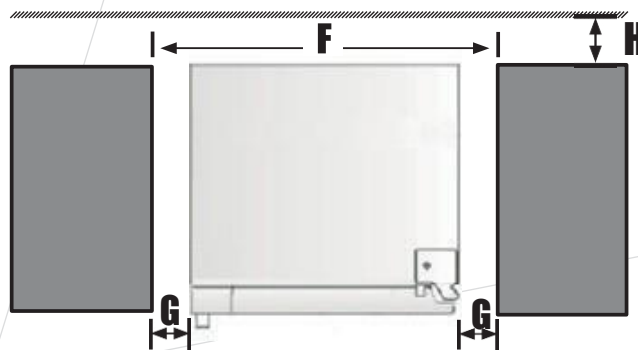

SPECIFICATIONS AND DIMENSIONS

Dimensions	23 1/2" (W) x 21 1/8" (D) x 34" (H)
Capacity	46 bottles
Color cabinet	Black
Door finish	Stainless steel door
Glass door	UV tinted with Low-E Argon gas
Kick Plate	Black
Handle	Tubular pro handle
Installation	Built-in or freestanding
Warranty	2 years parts and labor 5 years sealed system (parts only)
UPC Code	628173080379

CWC46DS2 24" DUAL ZONE WINE CELLAR

AVIVA

DIMENSIONS

Product dimension		Inches
A	Product height	34"
B	Product width	23 1/2"
C	Product depth (Excluding door)	21 11/16"
D	Product depth (Including door without handle)	23 3/4"
E	Product Depth (Including door and handle)	25 1/2"
Cabinet opening		
F	Width - Door flush installation	24"
Minimum Clearance		
G	Side clearance - Flush with door - Full door rotation	1/4"
H	Rear clearance	1"

INSTALLATION

Flush fit installation

A	610mm (min.24")
B	610mm (24")
C	883mm (34 3/4")
D	152mm (6")
E	51mm (2") 25 mm (1") if electrical outlet is in adjacent cabinetry