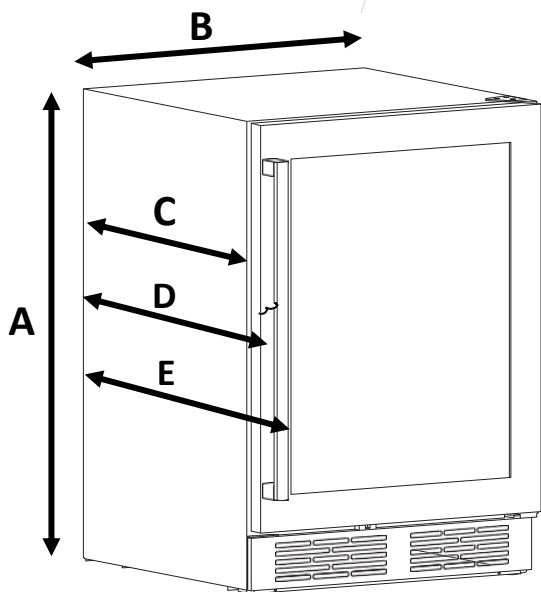

CWC46DS2 24" DUAL ZONE WINE CELLAR

AVIVA

CONTROLS AND FUNCTIONS

Temperature zone(s)	Dual zone
Temperature range	5-18°C (each zone)
Configuration	Single door
Control	Electronic touch control
Door swing	Field reversible
Interior lighting	White LED
Product type	Wine cellar
Shelves	5 full extension on ball bearings
Shelves type	Metal shelves with wooden frontage
Door open alarm	Yes

SPECIFICATIONS AND DIMENSIONS

Dimensions	23 1/2" (W) x 21 1/8" (D) x 34" (H)
Capacity	46 bottles
Color cabinet	Black
Door finish	Stainless steel door
Glass door	UV tinted with Low-E Argon gas
Kick Plate	Black
Handle	Tubular pro handle
Installation	Built-in or freestanding
Warranty	2 years parts and labor 5 years sealed system (parts only)
UPC Code	628173080379

CWC46DS2 24" DUAL ZONE WINE CELLAR

AVIVA

DIMENSIONS

Product dimension		Inches
A	Product height	34"
B	Product width	23 1/2"
C	Product depth (Excluding door)	21 11/16"
D	Product depth (Including door without handle)	23 3/4"
E	Product Depth (Including door and handle)	25 1/2"
Cabinet opening		
F	Width - Door flush installation	24"
Minimum Clearance		
G	Side clearance - Flush with door - Full door rotation	1/4"
H	Rear clearance	1"

INSTALLATION

Flush fit installation

A	610mm (min.24")
B	610mm (24")
C	883mm (34 3/4")
D	152mm (6")
E	51mm (2") 25 mm (1") if electrical outlet is in adjacent cabinetry