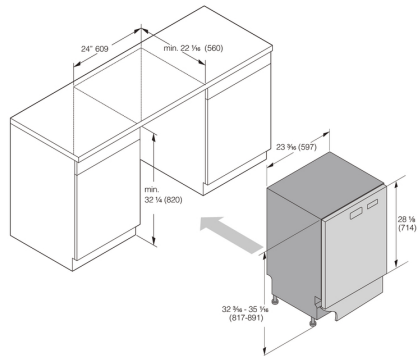

#### Dimensions

- Width: 605 mm
- Height: 856 mm
- Depth: 555 mm
- Maximum product height: 906 mm
- Length of electrical cord: 1815 mm
- Depth with door open: 1232 mm
- Length inlet hose: 162 cm
- Length outlet hose: 230 cm

#### Logistic information

- Packaging width: 640 mm
- Packaging height: 920 mm
- Packaging depth: 665 mm
- Gross weight: 36.2 kg
- Product code: 746937
- EAN code: 3838783039361

inches (millimetres)

DW60-30-series BI XXL dishwasher US