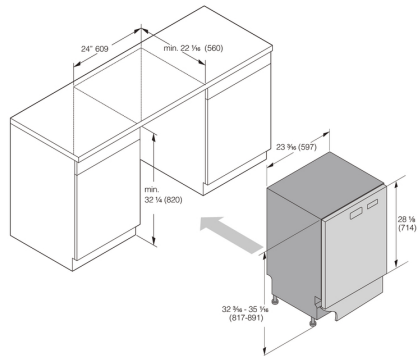

Technical data

- Water connection: Hot or cold
- Max. temperature of inflow water: 60 °C
- Noise level (max): 42 dB(A)
- Reference programme: 1
- Duration of standard programme: 120 min
- Estimated yearly energy consumption: 205 kWh
- Energy consumption - normal program: 0.9 kWh
- Estimated annual water consumption: 2451 l
- Water consumption: 11.4 l
- Power consumption in standby mode: 1.7 W
- Plug type: USA
- Connected load: 1300 W
- Voltage (V): 120 V
- Number of phases: 1
- Fuse: 15 A
- Frequency: 60 Hz
- Required inlet water pressure MPa: 0,3-1
- Net weight: 34.4 kg

Dimensions

- Width: 605 mm
- Height: 856 mm
- Depth: 555 mm
- Maximum product height: 906 mm
- Length of electrical cord: 1815 mm
- Depth with door open: 1232 mm
- Length inlet hose: 162 cm
- Length outlet hose: 230 cm

Logistic information

- Packaging width: 640 mm
- Packaging height: 920 mm
- Packaging depth: 665 mm
- Gross weight: 36.2 kg
- Product code: 746937
- EAN code: 3838783039361

inches (millimetres)

DW60 30-series BI XXL dishwasher US