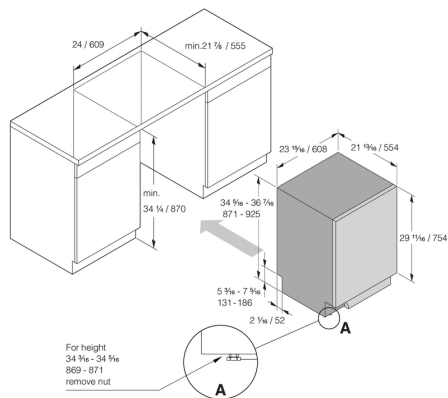

Dimensions

- Width: 23 15/16 "
- Height: 34 5/16 "
- Depth: 21 13/16 "

- Maximum product height: 36 3/8 ''
- Length of electrical cord: 71 7/16 ''
- Depth with door open: 48 7/16 ''
- Length inlet hose: 64 3/16 ''
- Length outlet hose: 90 9/16 ''

Logistic information

- Packaging width: 25 3/16 ''
- Packaging height: 36 5/8 ''
- Packaging depth: 26 3/4 ''
- Gross weight: 103.2 lb
- Product code: 740103
- EAN code: 3838782627484

Measurements: inches / millimetres