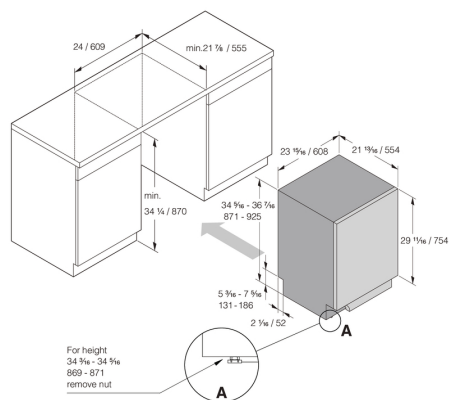

Dimensions

- Width: 23 15/16 "
- Height: 34 5/16 "
- Depth: 21 13/16 "
- Maximum product height: 36 3/8 "

- Length of electrical cord: 71 7/16 "
- Depth with door open: 48 7/16 "
- Length inlet hose: 64 3/16 "
- Length outlet hose: 90 9/16 "

Logistic information

- Packaging width: 25 3/16 "
- Packaging height: 36 5/8 "
- Packaging depth: 26 3/4 "
- Gross weight: 104.7 lb
- Product code: 742930
- EAN code: 3838782774546

Measurements: inches / millimetres