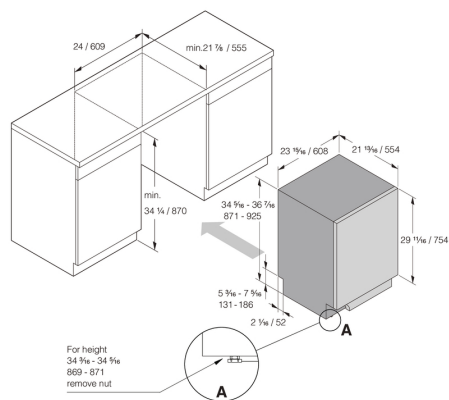

Dimensions

- Width: 608 mm
- Height: 871 mm
- Depth: 554 mm

- Maximum product height: 924 mm
- Length of electrical cord: 1815 mm
- Depth with door open: 1231 mm
- Length inlet hose: 163 cm
- Length outlet hose: 230 cm

Logistic information

- Packaging width: 640 mm
- Packaging height: 930 mm
- Packaging depth: 680 mm
- Gross weight: 47 kg
- Product code: 740102
- EAN code: 3838782628443

Measurements: inches / millimetres