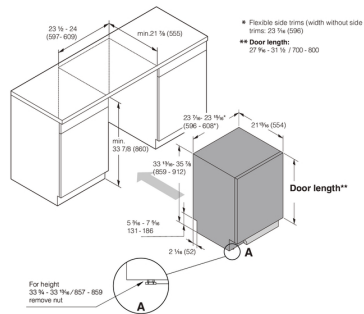

Technical data

- Water connection: Hot or cold
- Adapter for water connection: No
- Max. temperature of inflow water: 60 °C
- Noise level (max): 42 dB(A)
- Reference programme: 1
- Duration of standard programme: 125 min
- Estimated yearly energy consumption: 220 kWh
- Energy consumption - normal program: 1 kWh
- Estimated annual water consumption: 2451 l
- Water consumption: 11.4 l
- Power consumption in standby mode: 0.5 W
- Plug type: USA
- Connected load: 1300 W
- Voltage (V): 120 V
- Number of phases: 1
- Fuse: 15 A
- Frequency: 60 Hz
- Required inlet water pressure MPa: 0,03-1
- Net weight: 41.5 kg

Dimensions

- Width: 608 mm
- Height: 859 mm
- Depth: 554 mm
- Maximum product height: 912 mm
- Length of electrical cord: 1815 mm
- Depth with door open: 1231 mm
- Length inlet hose: 163 cm
- Length outlet hose: 230 cm

Logistic information

- Packaging width: 640 mm
- Packaging height: 930 mm
- Packaging depth: 680 mm
- Gross weight: 44.8 kg
- Product code: 740104
- EAN code: 3838782627491

Door trajectories

DW60 Fully integrated dishwasher XXL USA