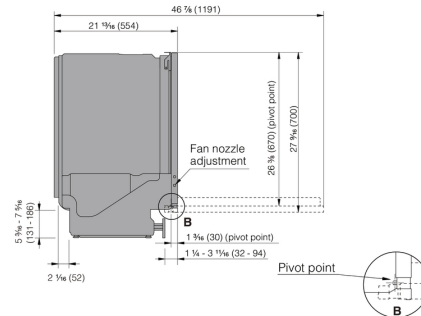

Technical data

- Water connection: Hot or cold
- Adapter for water connection: No
- Max. temperature of inflow water: 60 °C
- Noise level (max): 42 dB(A)
- Reference programme: 1
- Duration of standard programme: 125 min
- Estimated yearly energy consumption: 220 kWh
- Energy consumption - normal program: 1 kWh
- Estimated annual water consumption: 2451 l
- Water consumption: 11.4 l
- Power consumption in standby mode: 0.5 W
- Plug type: USA
- Connected load: 1300 W
- Voltage (V): 120 V
- Number of phases: 1
- Fuse: 15 A
- Frequency: 60 Hz
- Required inlet water pressure MPa: 0,03-1
- Net weight: 41.5 kg

Dimensions

- Width: 608 mm
- Height: 859 mm
- Depth: 554 mm
- Maximum product height: 912 mm
- Length of electrical cord: 1815 mm
- Depth with door open: 1231 mm
- Length inlet hose: 163 cm
- Length outlet hose: 230 cm

Logistic information

- Packaging width: 640 mm
- Packaging height: 930 mm
- Packaging depth: 680 mm
- Gross weight: 44.8 kg
- Product code: 740104
- EAN code: 3838782627491

Door trajectories

DW60 Fully integrated dishwasher XXL USA