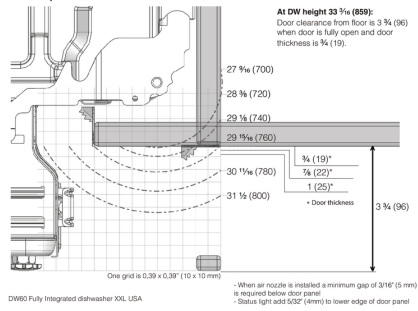

Design and integration

- From the front adjustable door spring: Yes
- Rear leg is adjustable from the front: Yes
- Installation: Steam protection strip, Trim kit, Integrated anti-siphon - Safely keeps the water inside the machine especially important if the dishwasher is placed above floor level., Multi fit outlet hose, Velcro strips for easy mounting and adjustment of the separate custom door
- Sliding door: No
- Possible to install elevated: Yes
- Custom door size: Custom door size 700-800
- Min. niche width: 609 mm
- Min. niche height: 860 mm
- Depth (incl. wall spacing): 555 mm
- Max Height adjustment: 53 mm
- Adjustable kick plate: 30-94/0

Technical data

- Water connection: Hot or cold
- Adapter for water connection: No
- Max. temperature of inflow water: 60 °C
- Noise level (max): 42 dB(A)
- Reference programme: 1
- Duration of standard programme: 125 min
- Estimated yearly energy consumption: 220 kWh
- Energy consumption - normal program: 1 kWh
- Estimated annual water consumption: 2451 l
- Water consumption: 11.4 l
- Power consumption in standby mode: 0.5 W
- Plug type: USA
- Connected load: 1300 W
- Voltage (V): 120 V
- Number of phases: 1
- Fuse: 15 A
- Frequency: 60 Hz
- Required inlet water pressure MPa: 0,03-1
- Net weight: 41.5 kg

Dimensions

- Width: 608 mm
- Height: 859 mm
- Depth: 554 mm
- Maximum product height: 912 mm
- Length of electrical cord: 1815 mm
- Depth with door open: 1231 mm
- Length inlet hose: 163 cm
- Length outlet hose: 230 cm

Logistic information

- Packaging width: 640 mm
- Packaging height: 930 mm
- Packaging depth: 680 mm
- Gross weight: 44.8 kg
- Product code: 740104
- EAN code: 3838782627491

Door trajectories

DW60 Fully integrated dishwasher XXL USA