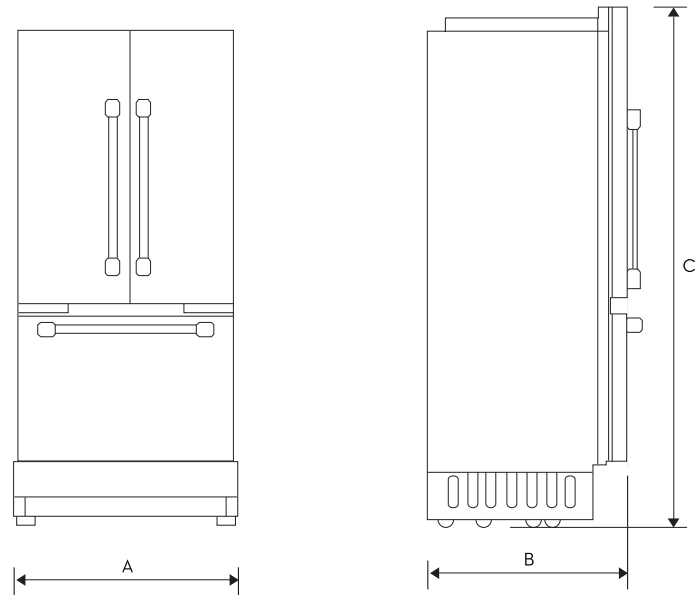

Accessories (Optional)

Please see page 16 of Reference Guide for a full list of accessories.

RAF36AMAASR/DA	36" 3-Door Built-In French Door Refrigerator Panel Kit, Silver Stainless
RAF36AMAAMS/DA	36" 3-Door Built-In French Door Refrigerator Panel Kit, Graphite Stainless
RAC00WFAAAA/DA	Water Filter for Refrigeration
RAC00DFAAAA/DA	Air Filter for Refrigeration DRF/DRR/DRW, Set of 6

36-Inch French Door Refrigerator

Product Dimensions	
A - WIDTH (IN/MM)	35 3/4 (908 MM)
B - WITH PANEL (IN/MM)	25 (635 MM)
C - HEIGHT (IN/MM)	83 3/8 (2118 MM)
D - (IN/MM)	35 5/8 (905 MM)
D1 - WITH PANEL (IN/MM)	38 1/8 (967 MM)
D2 - WITH MODERNIST HANDLE (IN/MM)	43 1/32 (1107 MM)
E - (IN/MM)	44 7/8 (1140 MM)
F - (IN/MM)	20 7/16 (496 MM)
G - (IN/MM)	44 (1118 MM)

Installation Cutout Dimensions	
A - WIDTH (IN/MM)	36 (914 MM)
B - DEPTH (IN/MM)	25 (635 MM)
C - HEIGHT (IN/MM)	84 (2134 MM)
D - (IN/MM)	26 (660 MM)
E - (IN/MM)	80 (2032 MM)