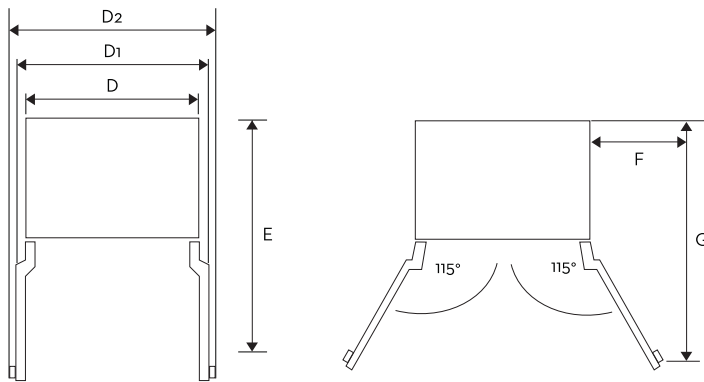

36-Inch French Door Refrigerator

Product Dimensions	
A - WIDTH (IN/MM)	35 3/4 (908 MM)
B - WITH PANEL (IN/MM)	25 (635 MM)
C - HEIGHT (IN/MM)	83 3/8 (2118 MM)
D - (IN/MM)	35 5/8 (905 MM)
D1 - WITH PANEL (IN/MM)	38 1/8 (967 MM)
D2 - WITH MODERNIST HANDLE (IN/MM)	43 1/32 (1107 MM)
E - (IN/MM)	44 7/8 (1140 MM)
F - (IN/MM)	20 7/16 (496 MM)
G - (IN/MM)	44 (1118 MM)

Installation Cutout Dimensions	
A - WIDTH (IN/MM)	36 (914 MM)
B - DEPTH (IN/MM)	25 (635 MM)
C - HEIGHT (IN/MM)	84 (2134 MM)
D - (IN/MM)	26 (660 MM)
E - (IN/MM)	80 (2032 MM)