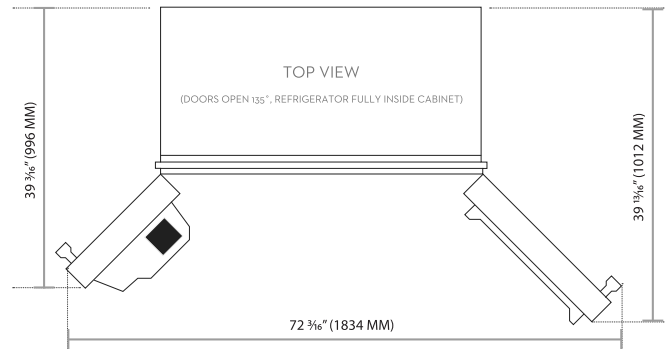

NET WEIGHT (LBS.)	573.2
SHIPPING WEIGHT (LBS.)	641
PRODUCT DIMENSIONS (W X H X D IN INCHES)	42 x 83 ½ x 25 ¾
STANDARD CUTOUT REQUIRED (W X H X D IN INCHES)	41 ½ x 84 x 24

Technical Details

ELECTRICAL REQUIREMENT	115V, 60 Hz, 15A
-------------------------------	------------------

42-Inch Side-by-Side Refrigerator

Product Dimensions	
A - WIDTH (IN/MM)	42 (1066.8 MM)
B - CHASSIS DEPTH (IN/MM)	24 5/8 (625.5 MM)
C - HEIGHT (IN/MM)	83 1/2 (2121 MM)

Installation Cutout Dimensions	
A - WIDTH (IN/MM)	41 1/2 (1054.1 MM)
B - DEPTH (IN/MM)	24 (609.6 MM)
C - HEIGHT (IN/MM)	84 (2134 MM)