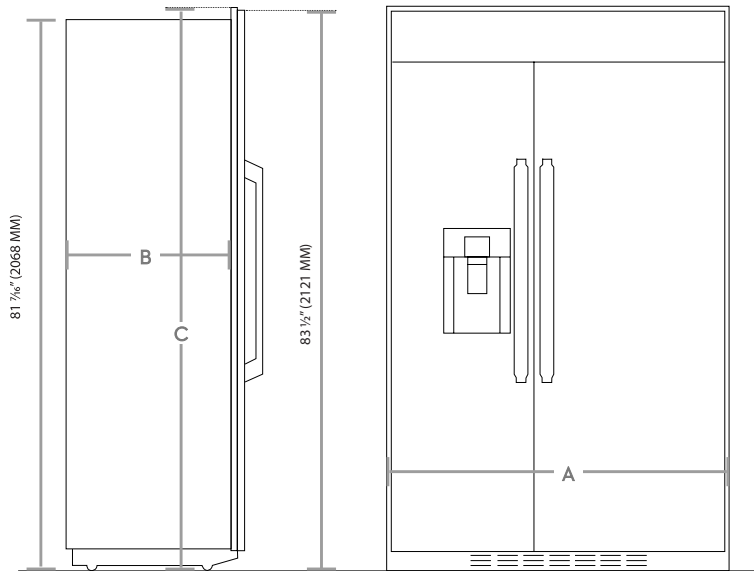

NET WEIGHT (LBS.)	573.2
SHIPPING WEIGHT (LBS.)	641
PRODUCT DIMENSIONS (W X H X D IN INCHES)	42 x 83 ½ x 25 ¾
STANDARD CUTOUT REQUIRED (W X H X D IN INCHES)	41 ½ x 84 x 24

Technical Details

ELECTRICAL REQUIREMENT	115V, 60 Hz, 15A
-------------------------------	------------------

42-Inch Side-by-Side Refrigerator

Product Dimensions	
A - WIDTH (IN/MM)	42 (1066.8 MM)
B - CHASSIS DEPTH (IN/MM)	24 5/8 (625.5 MM)
C - HEIGHT (IN/MM)	83 1/2 (2121 MM)

Installation Cutout Dimensions	
A - WIDTH (IN/MM)	41 1/2 (1054.1 MM)
B - DEPTH (IN/MM)	24 (609.6 MM)
C - HEIGHT (IN/MM)	84 (2134 MM)