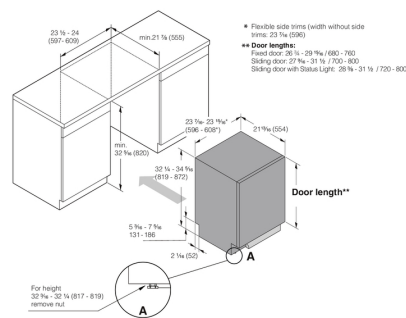

#### **Technical data**

- Water connection: Hot or cold
- Adapter for water connection: No
- Max. temperature of inflow water: 140 °F
- Noise level (max): 40 dB(A)
- Reference programme: 1
- Duration of standard programme: 125 min
- Estimated yearly energy consumption: 220 kWh
- Energy consumption - normal program: 1 kWh
- Estimated annual water consumption: 647.5 gal
- Water consumption: 3 gal
- Power consumption in standby mode: 0.5 W
- Plug type: USA
- Connected load: 1300 W
- Voltage (V): 120 V
- Number of phases: 1
- Fuse: 15 A
- Frequency: 60 Hz
- Required inlet water pressure psi: 0,03-1
- Net weight: 90.4 lb
- ISO 9001 certified manufacturer: Yes

#### **Dimensions**

- Width: 23 15/16 "
- Height: 32 1/4 "

- Depth: 21 13/16 "
- Maximum product height: 34 5/16 "
- Length of electrical cord: 71 7/16 "
- Depth with door open: 48 15/16 "
- Length inlet hose: 64 3/16 "
- Length outlet hose: 90 9/16 "

### Logistic information

- Packaging width: 25 3/16 "
- Packaging height: 35 1/16 "
- Packaging depth: 26 3/4 "
- Gross weight: 97 lb
- Product code: 740098
- EAN code: 3838782650666