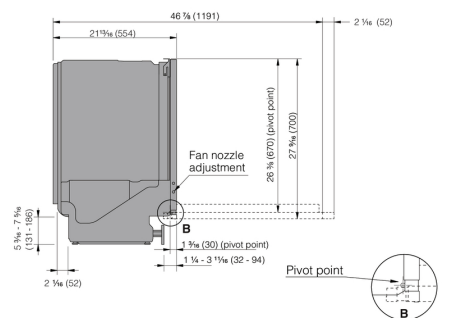

#### **Technical data**

- Water connection: Hot or cold
- Adapter for water connection: No
- Max. temperature of inflow water: 140 °F
- Noise level (max): 40 dB(A)
- Reference programme: 1
- Duration of standard programme: 125 min
- Estimated yearly energy consumption: 220 kWh
- Energy consumption - normal program: 1 kWh
- Estimated annual water consumption: 647.5 gal
- Water consumption: 3 gal
- Power consumption in standby mode: 0.5 W
- Plug type: USA
- Connected load: 1300 W
- Voltage (V): 120 V
- Number of phases: 1
- Fuse: 15 A
- Frequency: 60 Hz
- Required inlet water pressure psi: 0,03-1
- Net weight: 90.4 lb
- ISO 9001 certified manufacturer: Yes

#### **Dimensions**

- Width: 23 15/16 "
- Height: 32 1/4 "

- Depth: 21 13/16 "
- Maximum product height: 34 5/16 "
- Length of electrical cord: 71 7/16 "
- Depth with door open: 48 15/16 "
- Length inlet hose: 64 3/16 "
- Length outlet hose: 90 9/16 "

### Logistic information

- Packaging width: 25 3/16 "
- Packaging height: 35 1/16 "
- Packaging depth: 26 3/4 "
- Gross weight: 97 lb
- Product code: 740098
- EAN code: 3838782650666