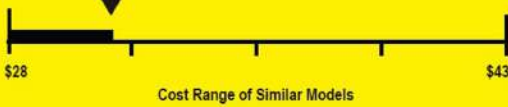

U.S. Government

Federal law prohibits removal of this label before consumer purchase.

ENERGYGUIDE

Dishwasher
Capacity: Standard

Brand: FULGOR MILANO
Model: F4DWT24SS1

Estimated Yearly Energy Cost
(when used with an electric water heater)

\$31

234 kWh

Estimated Yearly Electricity Use

\$23

Estimated Yearly Energy Cost
(when used with a natural gas water heater)

Your cost will depend on your utility rates and use.

- Cost range based only on standard capacity models.
- Estimated energy cost based on four wash loads a week and a national average electricity cost of 14 cents per kWh and natural gas cost of \$1.21 per therm.
- For more information, visit www.ftc.gov/energy