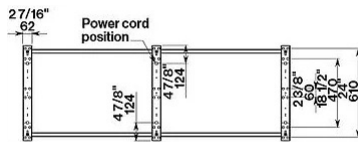

**BLOWER PERFORMANCE**

<b>Motor</b>	360 CFM
<b>Minimum sound level</b>	0 dB (A)re1pW I.E.C. 60704-2-13
<b>Maximum sound level</b>	0 dB (A)re1pW I.E.C. 60704-2-13

**WEIGHTS AND DIMENSIONS**

<b>Gross weight</b>	172 lbs
<b>Net weight</b>	149 lbs
<b>Volume</b>	19 ft
<b>Packaging dimensions</b>	L 75 x H 15 x D29 in

Bottom view

Frontal view

Side view

Top view