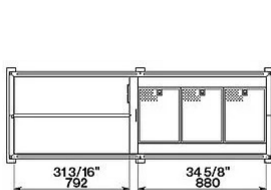

**BLOWER PERFORMANCE**

<b>Motor</b>	360 CFM
<b>Minimum sound level</b>	0 dB (A)re1pW I.E.C. 60704-2-13
<b>Maximum sound level</b>	0 dB (A)re1pW I.E.C. 60704-2-13

**WEIGHTS AND DIMENSIONS**

<b>Gross weight</b>	172 lbs
<b>Net weight</b>	149 lbs
<b>Volume</b>	19 ft
<b>Packaging dimensions</b>	L 75 x H 15 x D29 in

Bottom view

Frontal view

Side view

Top view