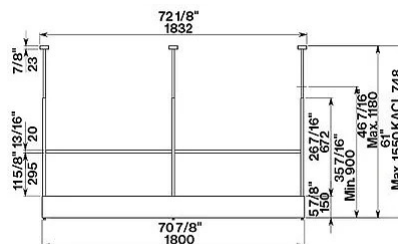

**BLOWER PERFORMANCE**

<b>Motor</b>	360 CFM
<b>Minimum sound level</b>	0 dB (A)re1pW I.E.C. 60704-2-13
<b>Maximum sound level</b>	0 dB (A)re1pW I.E.C. 60704-2-13

**WEIGHTS AND DIMENSIONS**

<b>Gross weight</b>	172 lbs
<b>Net weight</b>	149 lbs
<b>Volume</b>	19 ft
<b>Packaging dimensions</b>	L 75 x H 15 x D29 in

Bottom view

Frontal view

Side view

Top view