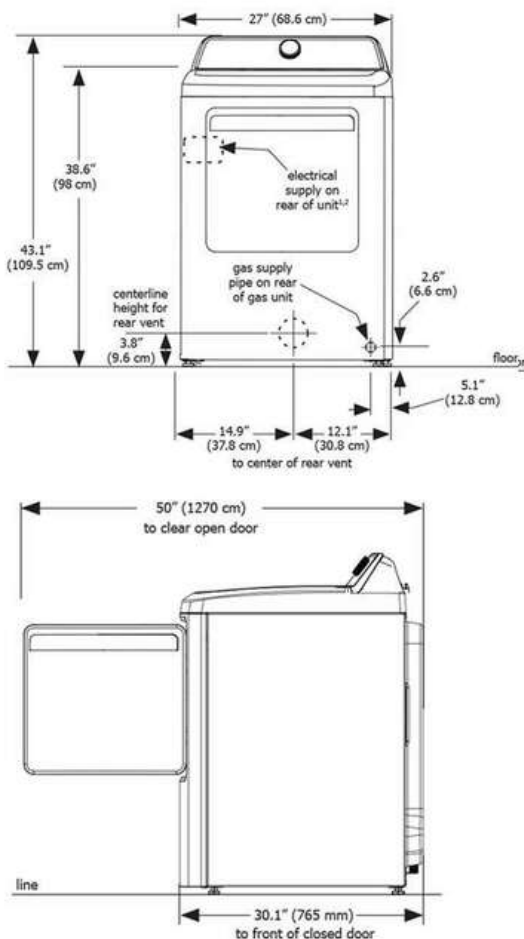

Drying Temperatures

Low	Yes
Medium	Yes
High	Yes
No Heat	Yes

Controls

Child Lock	Yes
Cycle Status Lights	Yes
Pause Function	Yes
Power On/Off	Yes
Start	Yes

Dimensions and Volume

Height	43 1/10"
Width	27"
Depth	30 1/10"
Depth With Door 90° Open	50"
Dryer Drum Capacity	7 Cu. Ft.

Energy Data

Combined Energy Factor (CEF)	3.73
kWh/year	641 kWh

General Specifications

Chime On / Chime Off	Yes
Prop 65 Label	Yes
Warranty - Labor	1 Year
Warranty - Parts	1 Year

Installation Diagram

Installation in a Recess or Closet

DO NOT install your dryer in a closet with a solid door.

- 4 Closet door ventilation required: A minimum of 120 square inches (774.2 cm²) of opening, equally divided at the top and bottom of the door, is required. Openings should be located 3 inches (7.6 cm) from bottom and top of door. Openings are required to be unobstructed when a door is installed. A louvered door with equivalent air openings for the full length of the door is acceptable.

Dryer Dimensions

MINIMUM INSTALLATION CLEARANCES - Inches (cm)				
	SIDES	REAR	TOP	FRONT
Alcove	1" (2.5 cm)	6" (15.2 cm)	24" (61 cm)	n/a
Closet	1" (2.5 cm)	6" (15.2 cm)	24" (61 cm)	2" (5.1 cm)