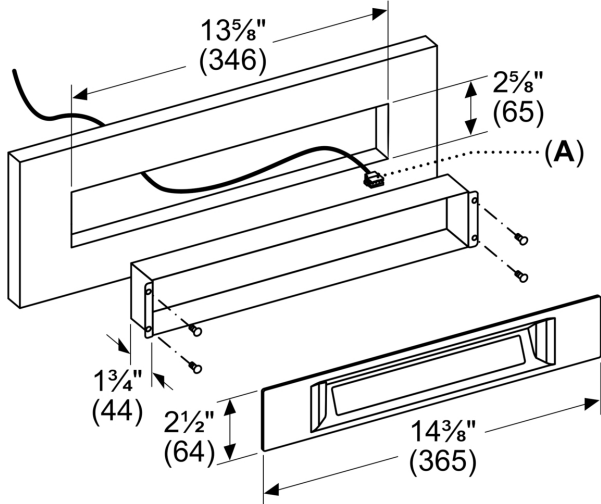

**Accessory for control, 332 mm
REMCPW**

**Built-in remote control panel to control hood
in a convenient location**

Product group:Accessory
Brand:Thermador
Product name / series name:
SKU: REMCPW
Internal article number:00000000011030163
EAN code:825225940951
Product Packaging Dimensions (HxWxD):17 1/16" x 6 15/16" x 4 1/4"
Net Weight:4.000 lbs
Gross Weight:4.000 lbs
Quantity per packing unit:
Standard number of units per pallet:
UPC code:825225940951

**Accessory for control, 332 mm
REMCPW**

measurements in inches (mm)

A: DBus Cable length: 30 feet (9180 mm)