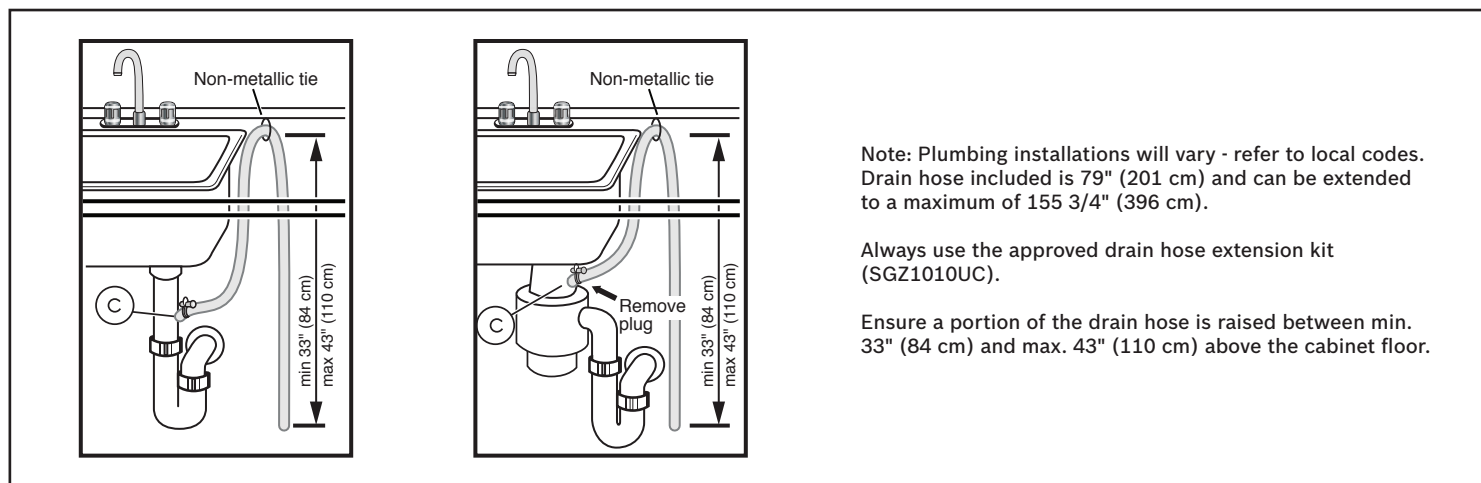

Notes: All height, width and depth dimensions are shown in inches. BSH reserves the absolute and unrestricted right to change product materials and specifications, at any time, without notice. Consult the product's installation instructions for final dimensional data and other details prior to making cutout.

24" Custom Panel Dishwasher

Benchmark™ Series – Custom Panel SHV9PCM3N

Installation Details

Note: Plumbing installations will vary - refer to local codes. Drain hose included is 79" (201 cm) and can be extended to a maximum of 155 3/4" (396 cm).