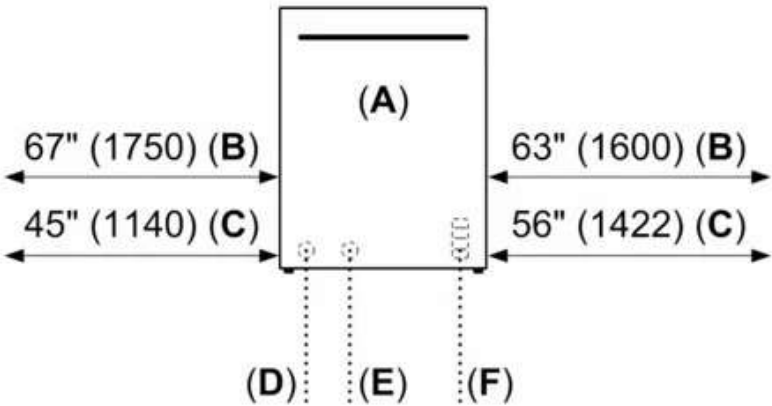

Measurements in inches (mm)

All connections are at the rear of the appliance. Extension for drain hose available as accessory. Junction Box for hard wired connection available as accessory.

- A:** Front view
- B:** Drain hose
- C:** Electrical Power Cord: length shown according to Installation Instructions
- D:** Inlet
- E:** Drain
- F:** Electrical

measurements in inches (mm)