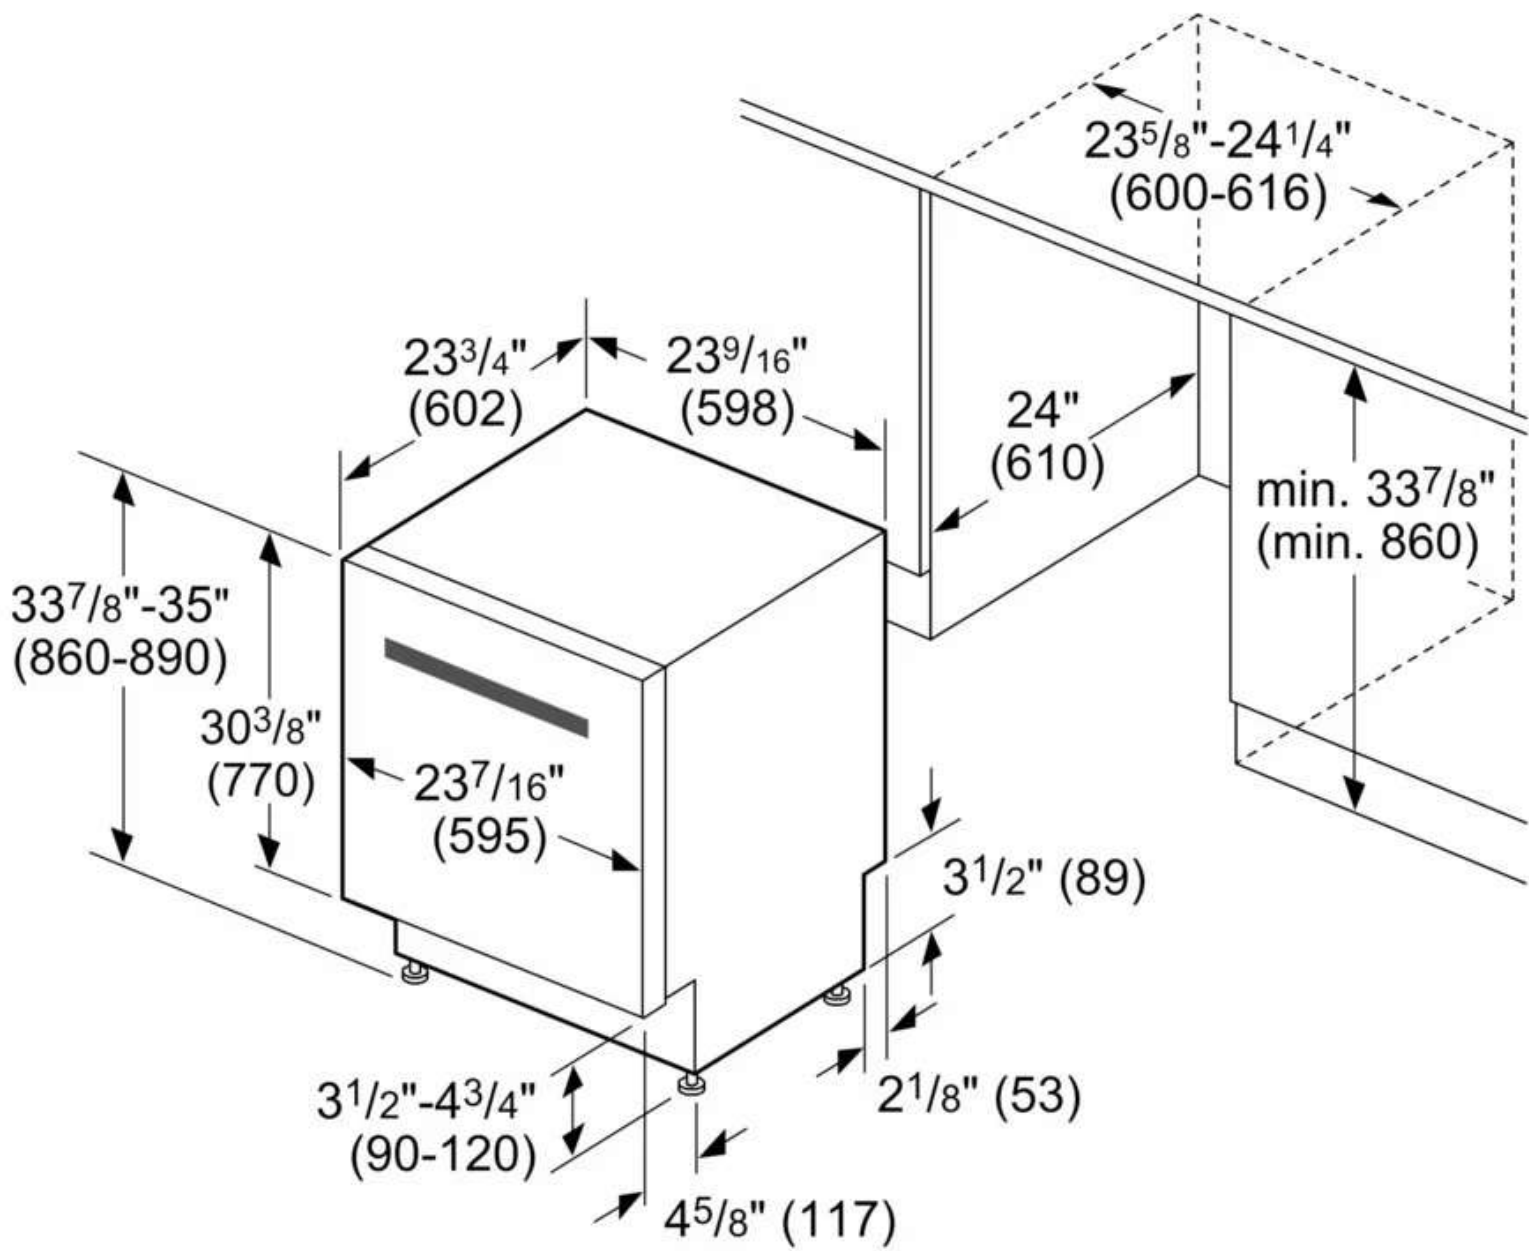

Measurements in inches (mm)

All connections are at the rear of the appliance. Extension for drain hose available as accessory. Junction Box for hard wired connection available as accessory.

- A:** Front view
- B:** Drain hose
- C:** Electrical Power Cord: length shown according to Installation Instructions
- D:** Inlet
- E:** Drain
- F:** Electrical

measurements in inches (mm)