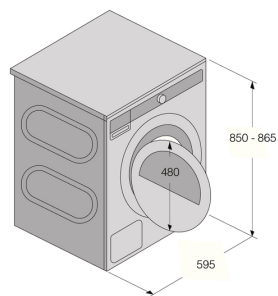

- Connected load: 2800 W
- Voltage (V): 220-240 V
- Number of phases: 1
- Fuse: 16 A
- Frequency: 50 Hz
- Net weight: 45 kg
- ISO 14001 certified manufacturing: Yes

Dimensions

- Width: 595 mm
- Height: 850 mm
- Depth: 654 mm
- Depth with door open: 1165 mm
- Length of electrical cord: 2100 mm

Logistic information

- Packaging width: 640 mm
- Packaging height: 920 mm
- Packaging depth: 723 mm
- Gross weight: 49.4 kg
- Product code: 576407
- EAN code: 3838782010767

Tumble Dryer1D7S