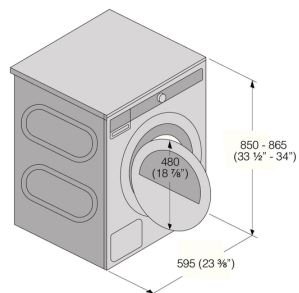

Design and integration

- Door hinge placement: Right/Left
- Adjustable feet: 9/16 "
- Easy mounting of ASKO dryer on top of the washers: Yes, on XL WM
- Loading type: Front load

Safety and maintenance

- Child lock on display: Yes
- Overheat protection: For motor and electronics

Technical data

- Heater power: 3000 W
- Noise level drying dB(A): 65
- Power consumption in standby mode: 0.3 W
- Consumption in off mode: 0.3 W
- Plug type: USA
- Connected load: 7000 W
- Voltage (V): 208-240 V
- Number of phases: 1
- Fuse: 30 A
- Frequency: 60 Hz
- Net weight: 102.3 lb

- ISO 14001 certified manufacturing: Yes

Dimensions

- Width: 23 7/16 "
- Height: 33 7/16 "
- Depth: 30 1/4 "
- Depth with door open: 51 3/8 "
- Length of electrical cord: 66 15/16 "
- Venting position / diameter: Left/right/back-diameter 100

Logistic information

- Packaging width: 25 3/16 "
- Packaging height: 36 1/4 "
- Packaging depth: 33 "
- Gross weight: 112.4 lb
- Product code: 591236
- EAN code: 3838782022418

Tumble DryerTD-85USA