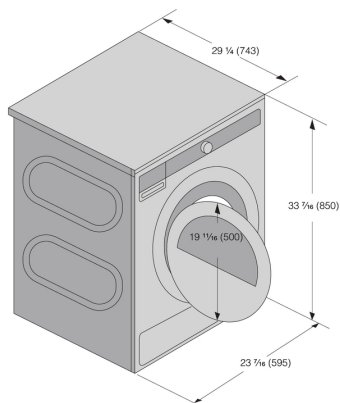

Technical data

- Noise level drying dB(A): 61
- Power consumption in standby mode: 0.39 W
- Consumption in off mode: 0.22 W
- Plug type: USA
- Connected load: 700 W
- Voltage (V): 208-240 V
- Number of phases: 1
- Fuse: 30 A
- Frequency: 60 Hz
- Net weight: 134.5 lb
- ISO 14001 certified manufacturing: Yes

Dimensions

- Width: 23 7/16 "
- Height: 33 7/16 "
- Depth: 29 3/8 "
- Depth with door open: 45 7/8 "
- Length of electrical cord: 82 11/16 "

Logistic information

- Packaging width: 24 7/16 "
- Packaging height: 36 7/16 "
- Packaging depth: 33 7/8 "
- Gross weight: 145.9 lb
- Product code: 746423
- EAN code: 3838783003256

Inches (millimetres)

TD96/Wen%USA