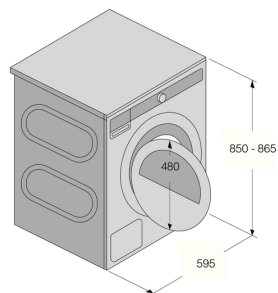

- ISO 14001 certified manufacturing: Yes

Dimensions

- Width: 23 7/16 "
- Height: 33 7/16 "
- Depth: 30 1/4 "
- Depth with door open: 51 3/8 "
- Length of electrical cord: 66 15/16 "
- Venting position / diameter: Left/right/back-diameter 100

Logistic information

- Packaging width: 25 3/16 "
- Packaging height: 36 1/4 "
- Packaging depth: 33 "
- Gross weight: 109.3 lb
- Product code: 586321
- EAN code: 3838782016851

Tumble Dryer D-85