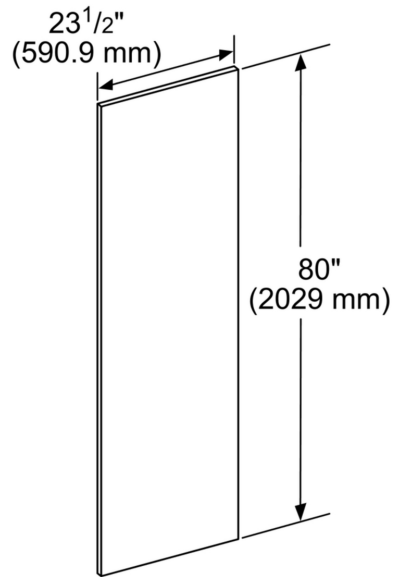

Door panel, 202.9 x 59.1 cm
TFL23IR905

Product group:Accessory
Brand:Thermador
SKU:TFL23IR905
Internal article number:00000000023001485
EAN code:825225956501
Product Packaging Dimensions (HxWxD):4.33 x 33.46 x 85.43
Net Weight:43.000 lbs
Gross Weight:65.000 lbs
Standard number of units per pallet:6
UPC code:825225956501

Door panel, 202.9 x 59.1 cm
TFL23IR905

measurements in inches (mm)