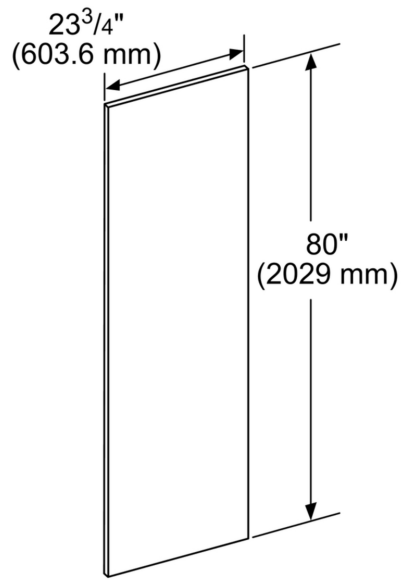

**Door panel, 202.9 x 60.3 cm, Stainless Steel**  
**TFL24IR905**

---

Product group: .....Accessory  
Brand: .....Thermador  
SKU: .....TFL24IR905  
Internal article number: .....00000000023000327  
EAN code: .....825225956211  
Product Packaging Dimensions (HxWxD): .....4.33 x 85.43 x 33.46  
Net Weight: .....46.000 lbs  
Gross Weight: .....66.000 lbs  
Standard number of units per pallet: .....12  
UPC code: .....825225956211

---

**Door panel, 202.9 x 60.3 cm, Stainless  
Steel  
TFL24IR905**

---

measurements in inches (mm)