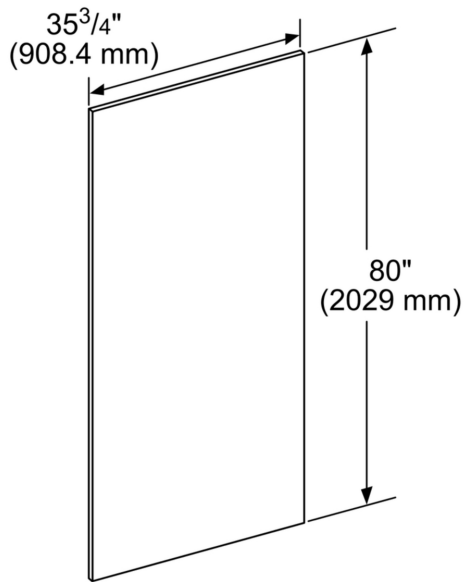

Door panel, 202.9 x 90.8 cm
TFL36IR905

Product group:Accessory
Brand:Thermador
SKU:TFL36IR905
Internal article number:00000000023000334
EAN code:825225955672
Product Packaging Dimensions (HxWxD):4.33 x 44.88 x 85.43
Net Weight:50.000 lbs
Gross Weight:84.000 lbs
Standard number of units per pallet:6
UPC code:825225955672

Door panel, 202.9 x 90.8 cm
TFL36IR905

measurements in inches (mm)