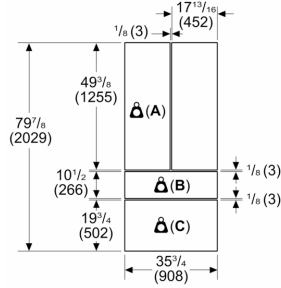

**Door panel  
TFL36IT100**

---

Product group: .....Accessory  
Brand: .....Thermador  
SKU: .....TFL36IT100  
Internal article number: .....TFL36IT100  
EAN code: .....825225972235  
Product Packaging Dimensions (HxWxD): .....6.37 x 47.36 x 56.96  
Net Weight: .....61.000 lbs  
Gross Weight: .....93.000 lbs  
Standard number of units per pallet: .....6  
UPC code: .....825225972235

---

**Door panel  
TFL36IT100**

Measurements in inches (mm)

- A: Max. weight 141 lb (64 kg) per panel
- B: Max. weight 121 lb (55 kg) per panel
- C: Max. weight 66 lb (30 kg) per panel

Measurements in inches (mm)