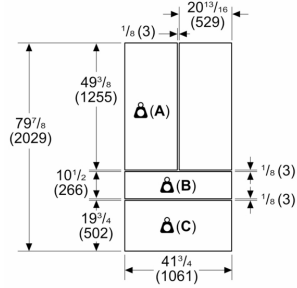

**Door panel, , Stainless Steel  
TFL42IT100**

---

Product group: .....Accessory  
Brand: .....Thermador  
SKU: .....TFL42IT100  
Internal article number: .....00000000020006106  
EAN code: .....825225972242  
Product Packaging Dimensions (HxWxD): .....6.29 x 52.95 x 56.88  
Net Weight: .....77.000 lbs  
Gross Weight: .....111.000 lbs  
Standard number of units per pallet: .....6  
UPC code: .....825225972242

---

**Door panel, , Stainless Steel**  
**TFL42IT100**

Measurements in inches (mm)

- A: Max. weight 125 lb (57 kg) per panel
- B: Max. weight 97 lb (44 kg) per panel
- C: Max. weight 44 lb (20 kg) per panel

Measurements in inches (mm)