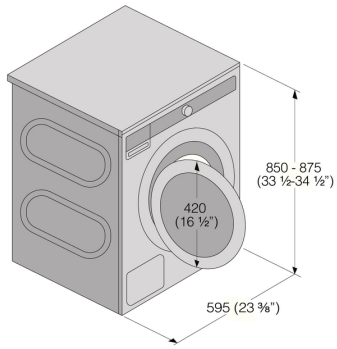

Construction and performance

- Door sealing: Steel Seal™ - Hygienic sealing without rubber bellow
- Quattro Construction™ : Yes
- Tub: Stainless Steel
- Inner drum: Stainless Steel
- Counter weight material: Cast iron
- Counterweight: 44.3 lb
- Active Drum™ - Ensure a gentle yet effective washing cycle: Yes
- Max +/- 1 °F temperature variation: Yes
- Drum volume: 2.8 Cubic ft
- Door hinge placement: Left
- Door opening diameter: 12 3/16 "
- Door maximum opening angle: 110 °
- Motor: Long life and quiet brushless motor

Technical data

- Loading capacity: 24.3 lb
- Plug type: USA
- Connected load: 2200 W
- Voltage (V): 208-240 V
- Number of phases: 1
- Fuse: 15 A
- Frequency: 60 Hz
- Heater power: 2000 W
- Net weight: 200.6 lb
- Noise level during spin dB(A): 74
- Noise level during washing dB(A): 52
- Estimated annual water consumption: 2477.9 gal
- Water connection: Cold water
- ISO 14001 certified manufacturing: Yes

Dimensions

- Width: 23 7/16 "
- Height: 33 7/16 "
- Depth: 27 9/16 "
- Depth with door open: 41 5/8 "
- Length of electrical cord: 78 3/4 "
- Length inlet hose: 59 1/16 "
- Length outlet hose: 63 "

Logistic information

- Packaging width: 25 3/16 "
- Packaging height: 36 1/4 "
- Packaging depth: 30 9/16 "
- Gross weight: 208.1 lb
- Weight of packaging: 7.5 lb
- Product code: 578205
- EAN code: 3838782012792

Washing Machine WM 68/USA/Cold water